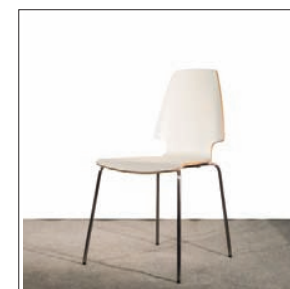

White veneer chair EUR 14.00
steel frame
Code 025.010.040.050

Rio CN Maxi chair EUR 14.00
Code 025.010.040.032

Eames chair-white EUR 21.00
Code 025.010.040.150
(61x62x77.5 cm)

Vida ABS bar stool-white EUR 15.00
Code: 025.010.040.170
(38x36x 66-87 cm)